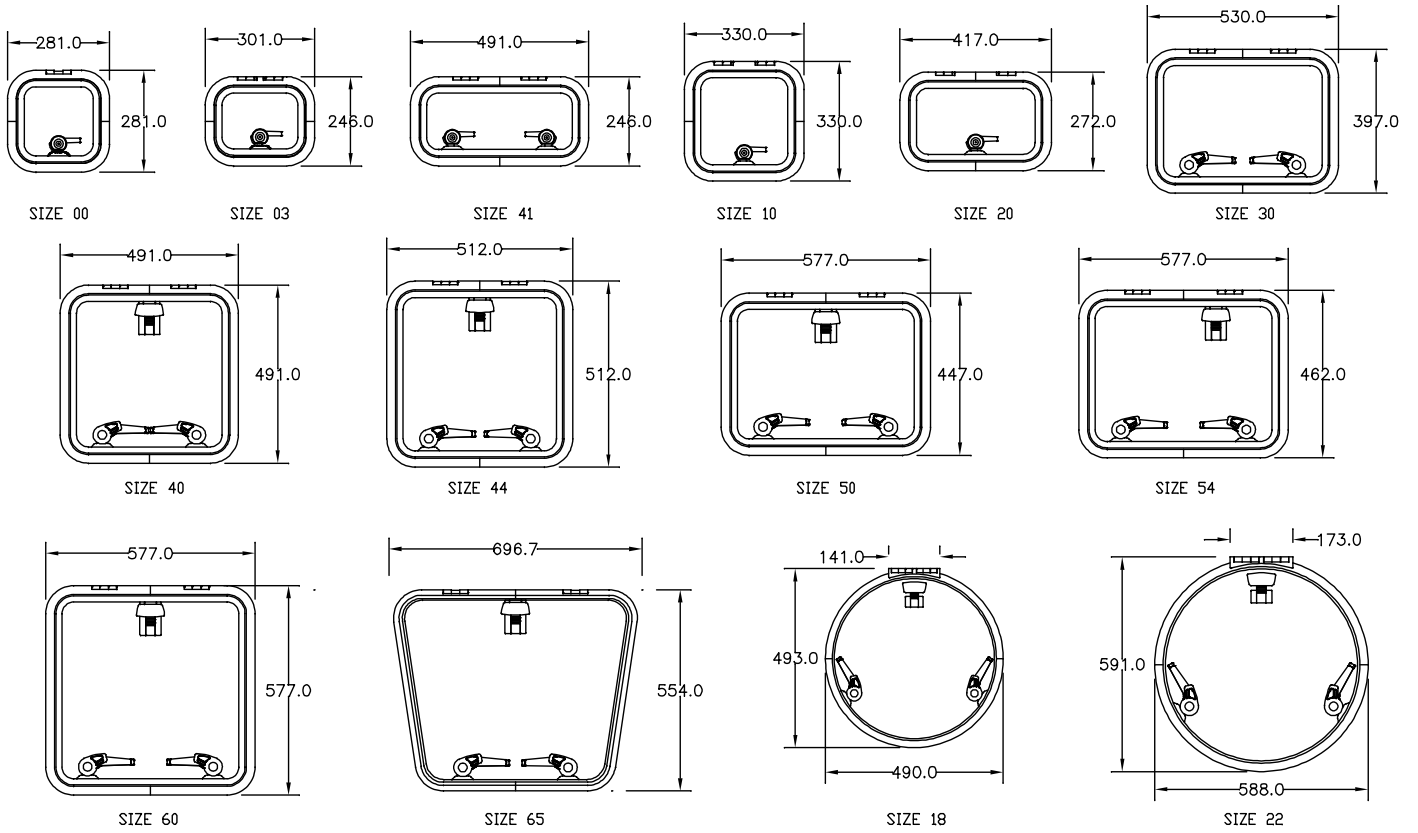

# LOW PROFILE HATCH RANGE

SAVED AS N:\DRAWINGS\ENQUIRY\0080-4 ISS.4 NOT TO SCALE DATE: 13-DEC-00 BY: BoB

**LEWMAR®**