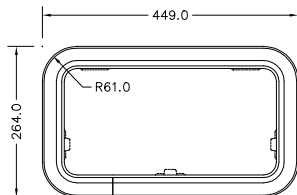

NEW STANDARD PORTLIGHT RANGE

SIZE 0

SIZE 1

SIZE 1 ROUND END

SIZE 2

SIZE 3

SIZE 4

SIZE 4R

SIZE 5

SIZE 7 ROUND END

SAVED AS N:\DRAWINGS\ENQUIRY\0113-3 ISS.3 DATE: 14-JUL-99 BY:BOB (NOT TO SCALE)

LEWMAR®