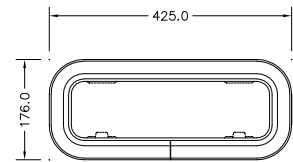

NEW STANDARD PORTLIGHT RANGE

SIZE 0

SIZE 1

SIZE 1 ROUND END

SIZE 2

SIZE 3

SIZE 4

SIZE 4R

SIZE 5

SIZE 7 ROUND END

SAVED AS N:\DRAWINGS\ENQUIRY\0113-3 ISS.3 DATE: 14-JUL-99 BY:BOB (NOT TO SCALE)

LEWMAR®