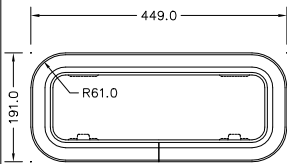

NEW STANDARD PORTLIGHT RANGE

SIZE 0

SIZE 1

SIZE 1 ROUND END

SIZE 2

SIZE 3

SIZE 4

SIZE 4R

SIZE 5

SIZE 7 ROUND END

SAVED AS N:\DRAWINGS\ENQUIRY\0113-3 ISS.3 DATE: 14-JUL-99 BY:BOB (NOT TO SCALE)

LEWMAR®