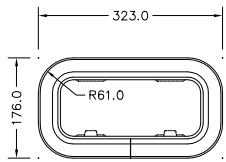

NEW STANDARD PORTLIGHT RANGE

SIZE 0

SIZE 1

SIZE 1 ROUND END

SIZE 2

SIZE 3

SIZE 4

SIZE 4R

SIZE 5

SIZE 7 ROUND END

SAVED AS N:\DRAWINGS\ENQUIRY\0113-3 ISS.3 DATE: 14-JUL-99 BY:BOB (NOT TO SCALE)

LEWMAR®