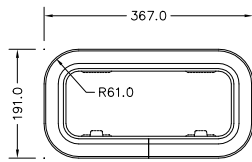

NEW STANDARD PORTLIGHT RANGE

SIZE 0

SIZE 1

SIZE 1 ROUND END

SIZE 2

SIZE 3

SIZE 4

SIZE 4R

SIZE 5

SIZE 7 ROUND END

SAVED AS N:\DRAWINGS\ENQUIRY\0113-3 ISS.3 DATE: 14-JUL-99 BY:BOB (NOT TO SCALE)

LEWMAR®