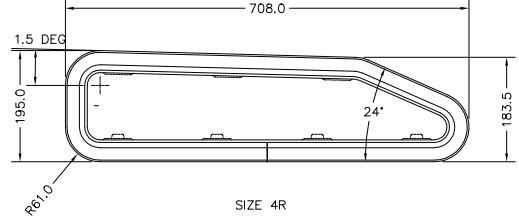

NEW STANDARD PORTLIGHT RANGE

SIZE 0

SIZE 1

SIZE 1 ROUND END

SIZE 2

SIZE 3

SIZE 4

SIZE 4R

SIZE 5

SIZE 7 ROUND END

SAVED AS N:\DRAWINGS\ENQUIRY\0113-3 ISS.3 DATE: 14-JUL-99 BY:BOB (NOT TO SCALE)

LEWMAR®