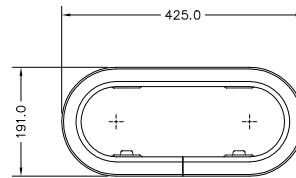

NEW STANDARD PORTLIGHT RANGE

SIZE 0

SIZE 1

SIZE 1 ROUND END

SIZE 2

SIZE 3

SIZE 4

SIZE 4R

SIZE 5

SIZE 7 ROUND END

SAVED AS N:\DRAWINGS\ENQUIRY\0113-3 ISS.3 DATE: 14-JUL-99 BY:BOB (NOT TO SCALE)

LEWMAR®