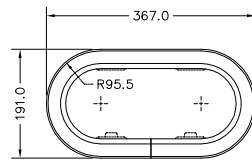

NEW STANDARD PORTLIGHT RANGE

SIZE 0

SIZE 1

SIZE 1 ROUND END

SIZE 2

SIZE 3

SIZE 4

SIZE 4R

SIZE 5

SIZE 7 ROUND END

SAVED AS N:\DRAWINGS\ENQUIRY\0113-3 ISS.3 DATE: 14-JUL-99 BY:BOB (NOT TO SCALE)

LEWMAR®