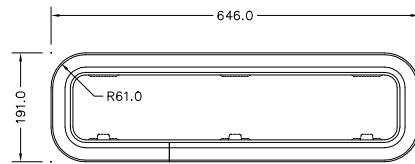

NEW STANDARD PORTLIGHT RANGE

SIZE 0

SIZE 1

SIZE 1 ROUND END

SIZE 2

SIZE 3

SIZE 4

SIZE 4R

SIZE 5

SIZE 7 ROUND END

SAVED AS N:\DRAWINGS\ENQUIRY\0113-3 ISS.3 DATE: 14-JUL-99 BY:BOB (NOT TO SCALE)

LEWMAR®