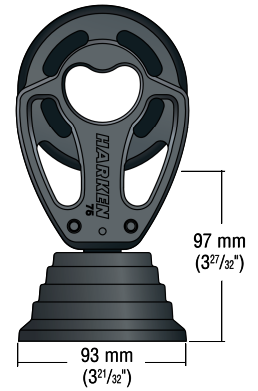

100 mm Blocks

About Black Magic Air blocks: see feature pages at beginning of this section.

3248

3246

3247

Deadend post for attachment to a closed bail. Loop not included, see page 109.

3245

3254

3254

Barracuda X, Atlantic 47 Mastfoil, Alwoplast S.A., Chris White design, © Alex Wopper

Part No.	Description	Sheave Ø		Length		Weight		Shackle pin Ø		Max line Ø		Maximum working load		Breaking load	
		mm	in	mm	in	oz	g	in	mm	in	mm	lb	kg	lb	kg
3245	Single loop*	100	5 1/16	128	5 1/16	13.09	371	—	—	5/8	16	7500	3402	15000	6804
3246	Single/swivel	100	8	203	8	21.98	623	3/8	10	5/8	16	7500	3402	15000	6804
3247	Single/swivel/becket	100	9 1/2	241	9 1/2	23.82	675	3/8	10	5/8	16	7500	3402	15000	6804
3248	Double/swivel	100	8 15/16	227	8 15/16	45.28	1284	1/2	12	5/8	16	11000	4990	22000	9979
3254	Stand-up**	100	7 11/16	195	7 11/16	31.18	884	—	—	5/8	16	7500	3402	15000	6804

*Loop not included. See page 109. **Includes padeye. Uses hole spacing and base dimensions of 648 padeye, refer to page 107.