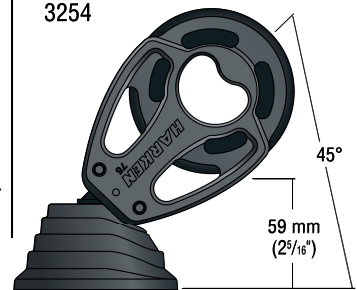

100 mm Blocks

About Black Magic Air blocks: see feature pages at beginning of this section.

3248

3246

3247

Deadend post for attachment to a closed bail. Loop not included, see page 109.

3245

3254

3254

Barracuda X, Atlantic 47 Mastfoil, Alwoplast S.A., Chris White design, © Alex Wopper

Part No.	Description	Sheave Ø		Length		Weight		Shackle pin Ø		Max line Ø		Maximum working load		Breaking load	
		mm	in	mm	in	oz	g	in	mm	in	mm	lb	kg	lb	kg
3245	Single loop*	100	5 1/16	128	5 1/16	13.09	371	—	—	5/8	16	7500	3402	15000	6804
3246	Single/swivel	100	8	203	8	21.98	623	3/8	10	5/8	16	7500	3402	15000	6804
3247	Single/swivel/becket	100	9 1/2	241	9 1/2	23.82	675	3/8	10	5/8	16	7500	3402	15000	6804
3248	Double/swivel	100	8 15/16	227	8 15/16	45.28	1284	1/2	12	5/8	16	11000	4990	22000	9979
3254	Stand-up**	100	7 11/16	195	7 11/16	31.18	884	—	—	5/8	16	7500	3402	15000	6804

*Loop not included. See page 109. **Includes padeye. Uses hole spacing and base dimensions of 648 padeye, refer to page 107.