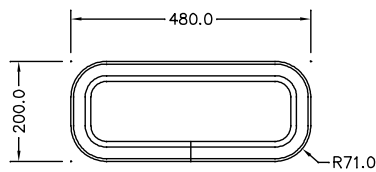

ATLANTIC PORTLIGHT RANGE

SIZE 10

SIZE 30

SIZE 32

SIZE 40

SIZE 52

SIZE 60

SIZE 64

SAVED AS N:\DRAWINGS\ENQUIRY\0125 ISS.1 NOT TO SCALE DATE: 29-SEP-99 BY: BoB

LEWMAR®