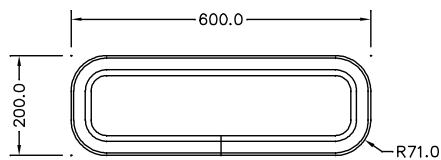

ATLANTIC PORTLIGHT RANGE

SIZE 10

SIZE 30

SIZE 32

SIZE 40

SIZE 52

SIZE 60

SIZE 64

SAVED AS N:\DRAWINGS\ENQUIRY\0125 ISS.1 NOT TO SCALE DATE: 29-SEP-99 BY: BoB

LEWMAR®