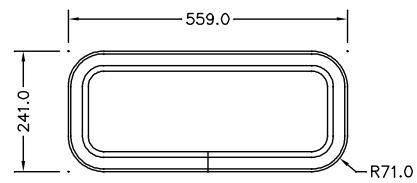

ATLANTIC PORTLIGHT RANGE

SIZE 10

SIZE 30

SIZE 32

SIZE 40

SIZE 52

SIZE 60

SIZE 64

SAVED AS N:\DRAWINGS\ENQUIRY\0125 ISS.1 NOT TO SCALE DATE: 29-SEP-99 BY: BoB

LEWMAR®