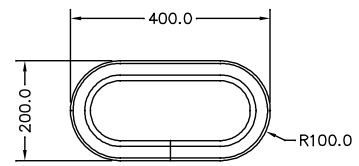

ATLANTIC PORTLIGHT RANGE

SIZE 10

SIZE 30

SIZE 32

SIZE 40

SIZE 52

SIZE 60

SIZE 64

SAVED AS N:\DRAWINGS\ENQUIRY\0125 ISS.1 NOT TO SCALE DATE: 29-SEP-99 BY: BoB

LEWMAR®