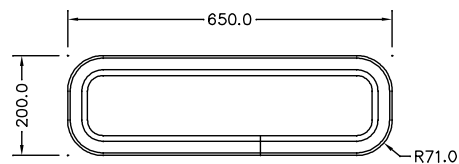

ATLANTIC PORTLIGHT RANGE

SIZE 10

SIZE 30

SIZE 32

SIZE 40

SIZE 52

SIZE 60

SIZE 64

SAVED AS N:\DRAWINGS\ENQUIRY\0125 ISS.1 NOT TO SCALE DATE: 29-SEP-99 BY: BoB

LEWMAR®