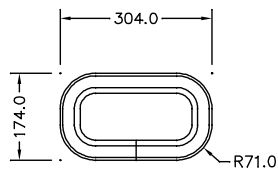

ATLANTIC PORTLIGHT RANGE

SIZE 10

SIZE 30

SIZE 32

SIZE 40

SIZE 52

SIZE 60

SIZE 64

SAVED AS N:\DRAWINGS\ENQUIRY\0125 ISS.1 NOT TO SCALE DATE: 29-SEP-99 BY: BoB

LEWMAR®