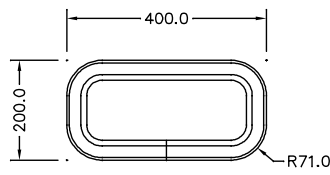

ATLANTIC PORTLIGHT RANGE

SIZE 10

SIZE 30

SIZE 32

SIZE 40

SIZE 52

SIZE 60

SIZE 64

SAVED AS N:\DRAWINGS\ENQUIRY\0125 ISS.1 NOT TO SCALE DATE: 29-SEP-99 BY: BoB

LEWMAR®