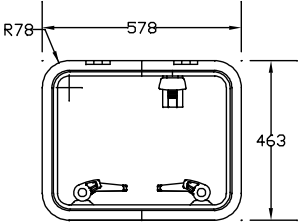

MEDIUM PROFILE HATCH RANGE

SIZE 30

SIZE 40

SIZE 44

SIZE 50

SIZE 54

SIZE 60

SIZE 70

SIZE 77

SAVED AS N:\DRAWINGS\ENQUIRY\0114-3 ISS.3 NOT TO SCALE DATE: 13-DEC-00 BY: BoB

LEWMAR®