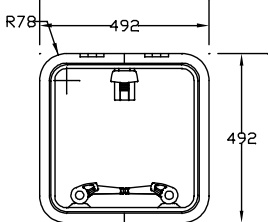

MEDIUM PROFILE HATCH RANGE

SIZE 30

SIZE 40

SIZE 44

SIZE 50

SIZE 54

SIZE 60

SIZE 70

SIZE 77

SAVED AS N:\DRAWINGS\ENQUIRY\0114-3 ISS.3 NOT TO SCALE DATE: 13-DEC-00 BY: BoB

LEWMAR®