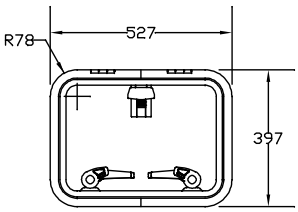

MEDIUM PROFILE HATCH RANGE

SIZE 30

SIZE 40

SIZE 44

SIZE 50

SIZE 54

SIZE 60

SIZE 70

SIZE 77

SAVED AS N:\DRAWINGS\ENQUIRY\0114-3 ISS.3 NOT TO SCALE DATE: 13-DEC-00 BY: BoB

LEWMAR®