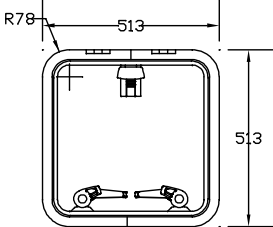

MEDIUM PROFILE HATCH RANGE

SIZE 30

SIZE 40

SIZE 44

SIZE 50

SIZE 54

SIZE 60

SIZE 70

SIZE 77

SAVED AS N:\DRAWINGS\ENQUIRY\0114-3 ISS.3 NOT TO SCALE DATE: 13-DEC-00 BY: BoB

LEWMAR®