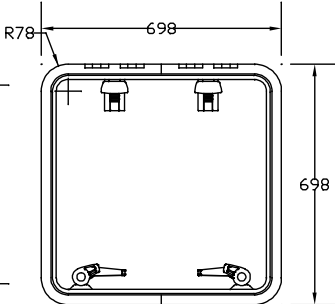

MEDIUM PROFILE HATCH RANGE

SIZE 30

SIZE 40

SIZE 44

SIZE 50

SIZE 54

SIZE 60

SIZE 70

SIZE 77

SAVED AS N:\DRAWINGS\ENQUIRY\0114-3 ISS.3 NOT TO SCALE DATE: 13-DEC-00 BY: BoB

LEWMAR®