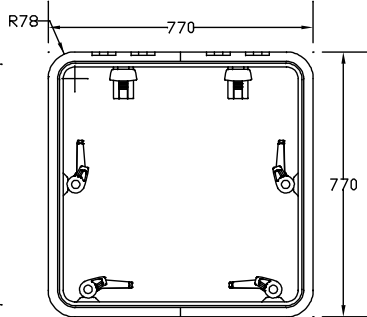

MEDIUM PROFILE HATCH RANGE

SIZE 30

SIZE 40

SIZE 44

SIZE 50

SIZE 54

SIZE 60

SIZE 70

SIZE 77

SAVED AS N:\DRAWINGS\ENQUIRY\0114-3 ISS.3 NOT TO SCALE DATE: 13-DEC-00 BY: BoB

LEWMAR®