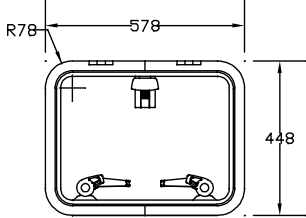

MEDIUM PROFILE HATCH RANGE

SIZE 30

SIZE 40

SIZE 44

SIZE 50

SIZE 54

SIZE 60

SIZE 70

SIZE 77

SAVED AS N:\DRAWINGS\ENQUIRY\0114-3 ISS.3 NOT TO SCALE DATE: 13-DEC-00 BY: BoB

LEWMAR®