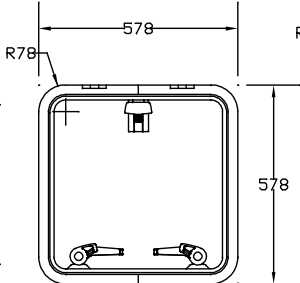

MEDIUM PROFILE HATCH RANGE

SIZE 30

SIZE 40

SIZE 44

SIZE 50

SIZE 54

SIZE 60

SIZE 70

SIZE 77

SAVED AS N:\DRAWINGS\ENQUIRY\0114-3 ISS.3 NOT TO SCALE DATE: 13-DEC-00 BY: BoB

LEWMAR®