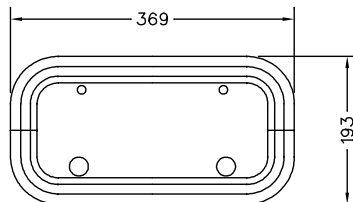

# (OLD) STANDARD PORTLIGHT RANGE

SIZE 0

SIZE 1

SIZE 2

SIZE 3

SIZE 4

SIZE 5 NOT SHOWN  
266 x 451 OVER ALL

SIZE 4L

SAVED AS N:\DRAWINGS\ENQUIRY\0209 ISS.1 DATE: 18-APR-02 BY:BoB (NOT TO SCALE)

**LEWMAR®**