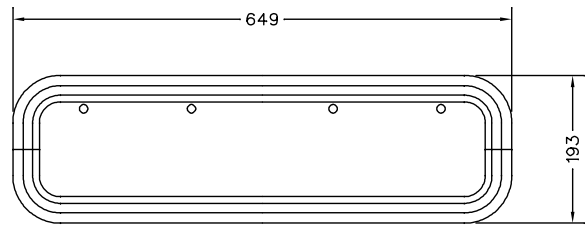

# (OLD) STANDARD PORTLIGHT RANGE

SIZE 0

SIZE 1

SIZE 2

SIZE 3

SIZE 4

SIZE 5 NOT SHOWN  
266 x 451 OVER ALL

SIZE 4L

SAVED AS N:\DRAWINGS\ENQUIRY\0209 ISS.1 DATE: 18-APR-02 BY:BoB (NOT TO SCALE)

**LEWMAR®**