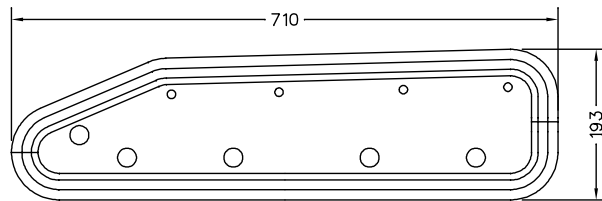

# (OLD) STANDARD PORTLIGHT RANGE

SIZE 0

SIZE 1

SIZE 2

SIZE 3

SIZE 4

SIZE 5 NOT SHOWN  
266 x 451 OVER ALL

SIZE 4L

SAVED AS N:\DRAWINGS\ENQUIRY\0209 ISS.1 DATE: 18-APR-02 BY:BoB (NOT TO SCALE)

**LEWMAR®**