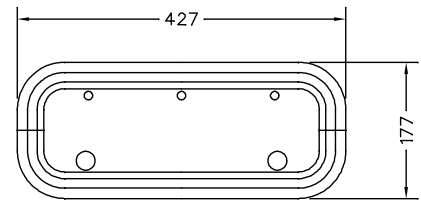

# (OLD) STANDARD PORTLIGHT RANGE

SIZE 0

SIZE 1

SIZE 2

SIZE 3

SIZE 4

SIZE 5 NOT SHOWN  
266 x 451 OVER ALL

SIZE 4L

SAVED AS N:\DRAWINGS\ENQUIRY\0209 ISS.1 DATE: 18-APR-02 BY:BoB (NOT TO SCALE)

**LEWMAR®**