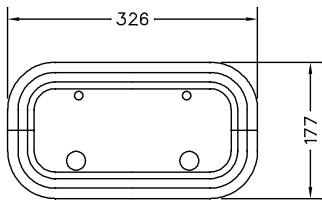

# (OLD) STANDARD PORTLIGHT RANGE

SIZE 0

SIZE 1

SIZE 2

SIZE 3

SIZE 4

SIZE 5 NOT SHOWN  
266 x 451 OVER ALL

SIZE 4L

SAVED AS N:\DRAWINGS\ENQUIRY\0209 ISS.1 DATE: 18-APR-02 BY:BoB (NOT TO SCALE)

**LEWMAR®**