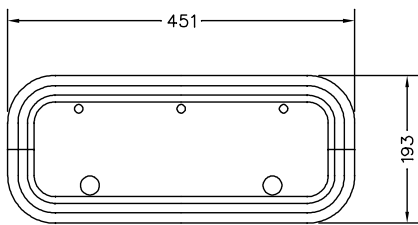

# (OLD) STANDARD PORTLIGHT RANGE

SIZE 0

SIZE 1

SIZE 2

SIZE 3

SIZE 4

SIZE 5 NOT SHOWN  
266 x 451 OVER ALL

SIZE 4L

SAVED AS N:\DRAWINGS\ENQUIRY\0209 ISS.1 DATE: 18-APR-02 BY:BoB (NOT TO SCALE)

**LEWMAR®**