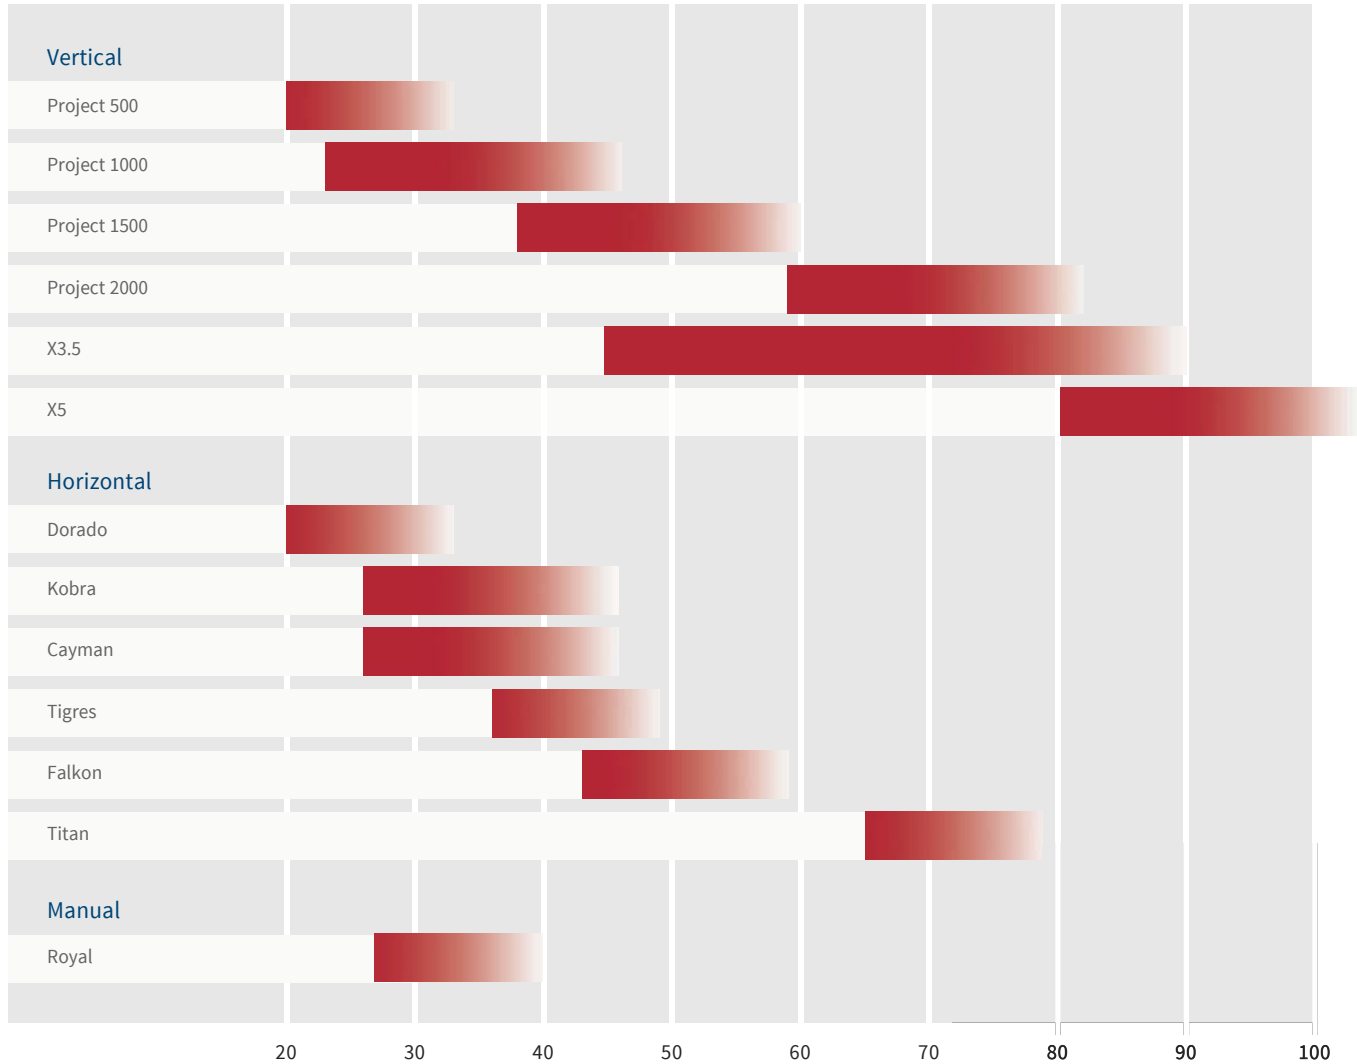

Vertical or horizontal, electric or manual – Lofrans has it!

LOFRANS WINDLASS SELECTION GUIDE

Lofrans manufactures recreational windlasses to fit vessels from 20'-105' in length. Use this chart as a basic guide to help determine which type and model is best for you.

LOFRANS WINDLASSES

PLEASE NOTE: Recommendations for model selection by yacht length are intended for guidance purposes only; actual selection should be made after consulting with competent engineers.

**A network of support.**